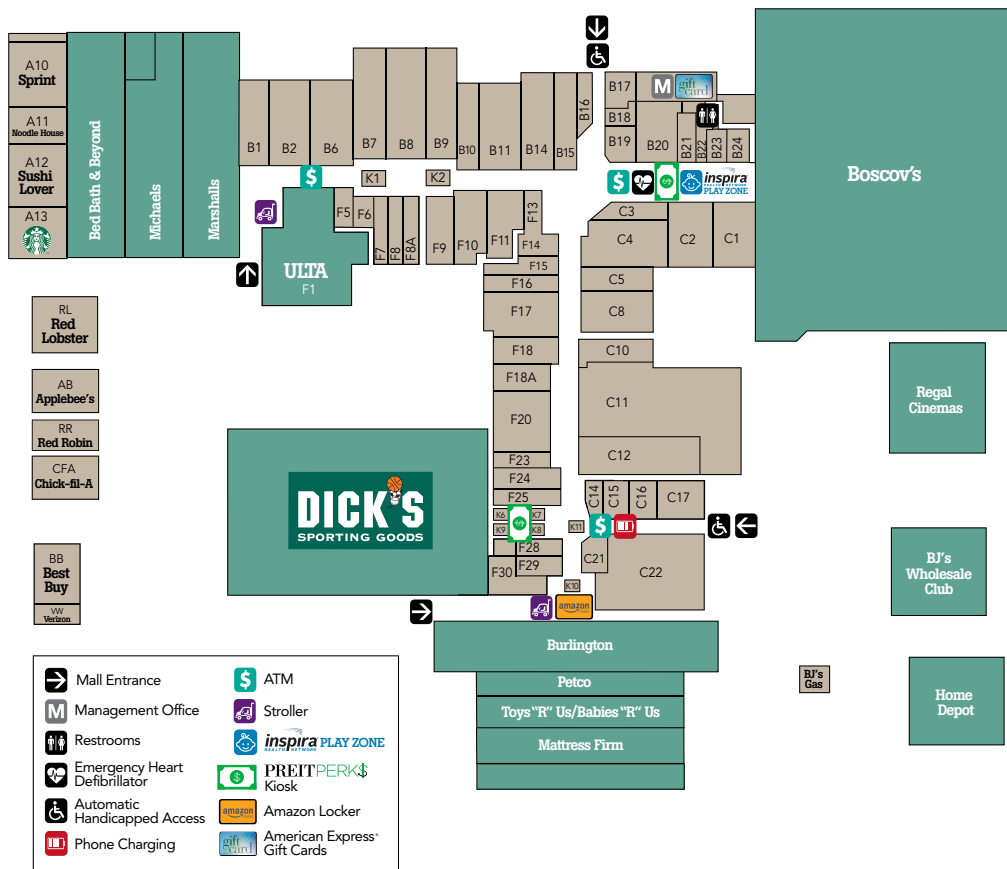

For the latest deals, events and more,
Visit Us At CumberlandMallNJ.com

Insider tip!

1. **Before You Shop**
1. Find a kiosk
  2. Sign up for **PREITPERK$** AT CUMBERLAND MALL
  3. Earn **CASH BACK** when you shop!

Free mall-wide wifi
Connect to **.FreePREITMallsWi-Fi**

Department/Major Stores

- Bed Bath & Beyond
- Best Buy
- BJ's Wholesale Club
- Boscov's
- Burlington
- Dick's Sporting Goods
- Home Depot
- Marshalls
- Mattress Firm
- Michaels
- PETCO
- Toys "R" Us/Babies "R" Us
- ULTA

Cellular

- C21 AT&T Wireless
- F15 Best Buy Mobile
- K9 Boost Mobile
- K10 Cricket Wireless
- K6 Metro PCS
- B16 Sprint
- A10 Sprint
- C14 T-Mobile
- VW Verizon Wireless

For Children

- F18 Crazy 8
- B9 Justice
- F24 Kids Foot Locker
- C11 Old Navy

For Men

- B10 Aéropostale
- C12 American Eagle Outfitters
- B8 Champs
- C8 The Collective
- F17 Footaction
- B11 Foot Locker
- C10 Jersey Blues
- F18A Journeys
- F6 Lids
- C11 Old Navy
- F20 rue21

For Women

- B10 Aéropostale
- C12 American Eagle Outfitters
- B8 Champs
- C8 The Collective
- C10 Jersey Blues
- F18A Journeys
- F6 Lids
- C11 Old Navy
- C22 Rainbow
- F20 rue21
- C2 Uptop Clothing
- B14 Victoria's Secret

Shoes

- B8 Champs
- F17 Footaction
- B11 Foot Locker
- F18A Journeys
- F24 Kids Foot Locker
- F10 Payless ShoeSource
- B6 Shoe Dept. Encore

Health & Beauty

- B15 Bath & Body Works
- F23 GNC
- B22 Perfuroma
- F7 Tranquility Massage
- F1 ULTA
- B14 Victoria's Secret

Books, Cards & Gifts

- B15 Bath & Body Works
- F9 Books-A-Million
- B20 Matthew's Hallmark
- F16 Spencer's
- F14 Things Remembered

Jewelry

- B23 Claire's
- K11 Gold N Diamonds
- C3 Kay Jewelers
- B19 Littman Jewelers
- K1 Piercing Pagoda
- K8 Totally Pagoda
- F13 Zales

Services

- F7 Busy Bees
- B18 Cumberland County Store
- F30 H&R Block
- C1 LensCrafters
- B17 Liberty Travel
- B21 MasterCuts
- F29 Nails 2000
- D2 Petco
- F25 Regis Salon
- F8A Tranquility Massage
- F1 ULTA

Leisure/Hobbies/Music

- BB Best Buy
- F15 Best Buy Mobile
- F9 Books-A-Million
- F7 Busy Bees
- B2 F.Y.E.
- F8 GameStop
- RC Regal Cinemas
- F8A Tranquility Massage

Food/Restaurants

- AB Applebee's
- F5 Auntie Anne's
- CFA Chick-fil-A
- K2 Cinnabon
- C16 Lotus Express
- C17 Luca's Pizza
- A11 Noodle House
- RL Red Lobster
- RR Red Robin
- C15 Saladworks
- A13 Starbucks
- A012 Sushi Lover
- F28 Viet Bistro
- B24 Xpresso Café

Management Office

Monday-Friday 9am-5pm